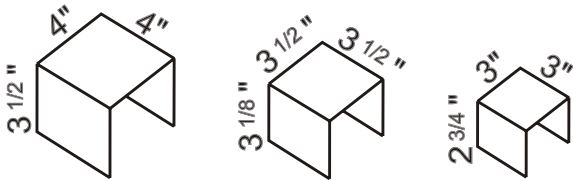

**Clear Acrylic
Display Stands**

Flat Shipping Fee - \$15.00

R100 \$6.50 - mini riser set of five (1/8" thick)

R200 \$11.00 - medium riser set of three (3/16" thick)

R150 \$5.00 - small riser set of three (1/8" thick)