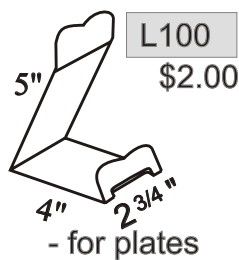

Mini counter plate displays:

- holds up to an 8"
 plate (1/8" thick)

- dinner plate size
 (3/16" thick)

- pie plate size
 (3/16" thick)

Counter plate and bowl displays: (3/16" thick)

- for plates

- for pie plate depth

- for bowls

Wall / counter plate and bowl displays, with holes for hanging:

(1/4" thick)

- for dinner plates
 (1/8" thick)

- for plates

- for shallow bowls

- for platters

- for framed prints

- for large bowls

- for large shallow bowls

- for deep bowls,
 largest 16" wide x 6" deep

MANUFACTURER-DIRECT (Since 1988)

HANSEN DISPLAYS

#304 - 1952 Kingsway Ave.
Port Coquitlam, B.C., V3C 6C2
(604) 552-0556 fax:552-0557