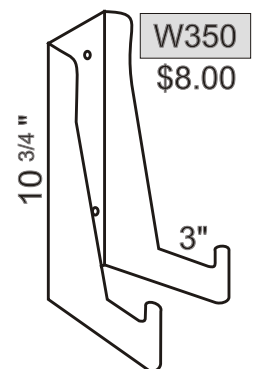

Mini counter plate displays:

- holds up to an 8"
 plate (1/8" thick)

- dinner plate size
 (3/16" thick)

- pie plate size
 (3/16" thick)

Counter plate and bowl displays: (3/16" thick)

- for plates

- for pie plate depth

- for bowls

Wall / counter plate and bowl displays, with holes for hanging:

(1/4" thick)

- for dinner plates
 (1/8" thick)

- for plates

- for shallow bowls

- for platters

- for framed prints

- for large bowls

- for large shallow bowls

- for deep bowls,
 largest 16" wide x 6" deep

MANUFACTURER-DIRECT (Since 1988)

HANSEN DISPLAYS

#304 - 1952 Kingsway Ave.
Port Coquitlam, B.C., V3C 6C2
(604) 552-0556 fax:552-0557