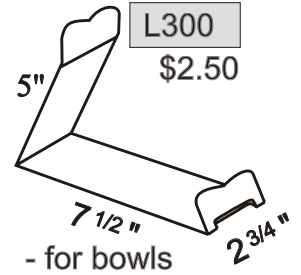

Mini counter plate displays:

- holds up to an 8"
 plate (1/8" thick)

- dinner plate size
 (3/16" thick)

- pie plate size
 (3/16" thick)

Counter plate and bowl displays: (3/16" thick)

- for plates

- for pie plate depth

- for bowls

Wall / counter plate and bowl displays, with holes for hanging:

(1/4" thick)

- for dinner plates
 (1/8" thick)

- for plates

- for shallow bowls

- for platters

- for framed prints

- for large bowls

- for large shallow bowls

- for deep bowls,
 largest 16" wide x 6" deep

MANUFACTURER-DIRECT (Since 1988)

HANSEN DISPLAYS

#304 - 1952 Kingsway Ave.
Port Coquitlam, B.C., V3C 6C2
(604) 552-0556 fax:552-0557