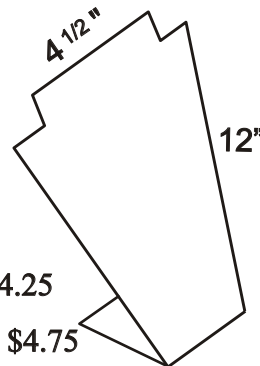

J500

Hanging bangle display $1.75