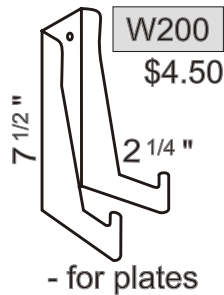

Mini counter plate displays:

- holds up to an 8"
 plate (1/8" thick)

- dinner plate size
 (3/16" thick)

- pie plate size
 (3/16" thick)

Counter plate and bowl displays: (3/16" thick)

- for plates

- for pie plate depth

- for bowls

Wall / counter plate and bowl displays, with holes for hanging:

(1/4" thick)

- for dinner plates
 (1/8" thick)

- for plates

- for shallow bowls

- for platters

- for framed prints

- for large bowls

- for large shallow bowls

- for deep bowls,
 largest 16" wide x 6" deep

MANUFACTURER-DIRECT (Since 1988)

HANSEN DISPLAYS

#304 - 1952 Kingsway Ave.
Port Coquitlam, B.C., V3C 6C2
(604) 552-0556 fax:552-0557