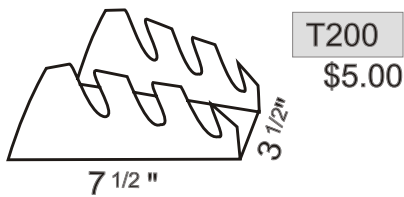

GREAT FOR RE-SALE

Clear Acrylic Display Stands

HANSEN DISPLAYS

#304 - 1952 Kingsway Ave.
Port Coquitlam, B.C., V3C 6C2
(604) 552-0556 fax:552-0557

Sturdy three plate display: (3/16" thick)

- same as above but
for lower shelf displays