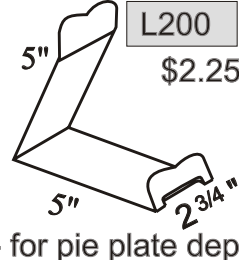

Mini counter plate displays:

- holds up to an 8"
 plate (1/8" thick)

- dinner plate size
 (3/16" thick)

- pie plate size
 (3/16" thick)

Counter plate and bowl displays: (3/16" thick)

- for plates

- for pie plate depth

- for bowls

Wall / counter plate and bowl displays, with holes for hanging:

(1/4" thick)

- for dinner plates
 (1/8" thick)

- for plates

- for shallow bowls

- for platters

- for framed prints