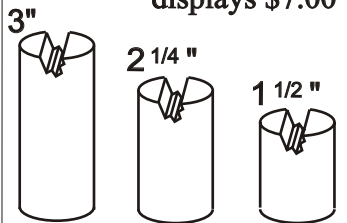

- H200** Clear tall \$2.50
- H201** Frosted tall \$2.75

C100

1/2" Slotted cube \$6.50 a dozen, for carded jewellery

R900

Set of 3 multi-bandwidth ring displays \$7.00

1" crystal clear rod

Laid-back necklace displays