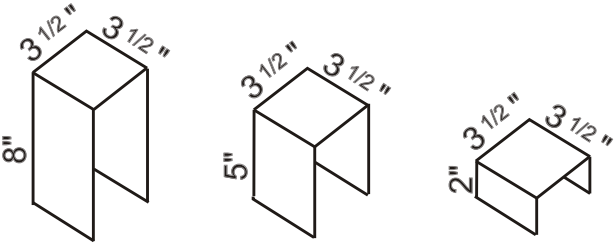

R700 $8.00 - step riser set of three (1/4" thick)