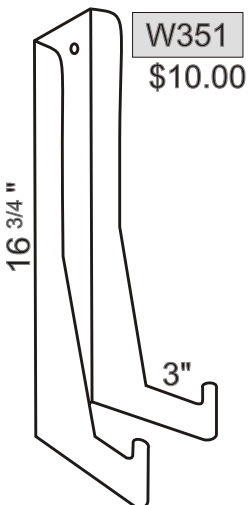

Mini counter plate displays:

- holds up to an 8"
 plate (1/8" thick)

- dinner plate size
 (3/16" thick)

- pie plate size
 (3/16" thick)

Counter plate and bowl displays: (3/16" thick)

- for plates

- for pie plate depth

- for bowls

Wall / counter plate and bowl displays, with holes for hanging:

(1/4" thick)

- for dinner plates
 (1/8" thick)

- for plates

- for shallow bowls

- for platters

- for framed prints

- for large bowls

- for large shallow bowls

- for deep bowls,
 largest 16" wide x 6" deep

MANUFACTURER-DIRECT (Since 1988)

HANSEN DISPLAYS

#304 - 1952 Kingsway Ave.
Port Coquitlam, B.C., V3C 6C2
(604) 552-0556 fax:552-0557