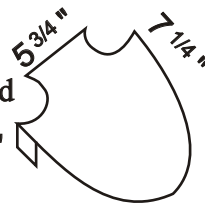

Laid-back necklace displays

- **N900** $4.25 Clear
- **N950** $4.75 Frosted