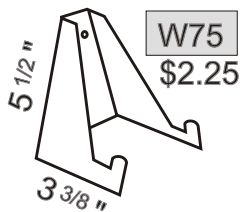

Mini counter plate displays:

- holds up to an 8"
 plate (1/8" thick)

- dinner plate size
 (3/16" thick)

- pie plate size
 (3/16" thick)

Counter plate and bowl displays: (3/16" thick)

- for plates

- for pie plate depth

- for bowls

Wall / counter plate and bowl displays, with holes for hanging:

(1/4" thick)

- for dinner plates
 (1/8" thick)

- for plates

- for shallow bowls

- for platters

- for framed prints