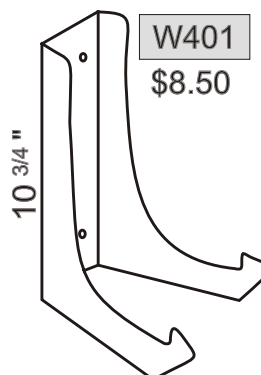

Mini counter plate displays:

- holds up to an 8"
 plate (1/8" thick)

- dinner plate size
 (3/16" thick)

- pie plate size
 (3/16" thick)

Counter plate and bowl displays: (3/16" thick)

- for plates

- for pie plate depth

- for bowls

Wall / counter plate and bowl displays, with holes for hanging:

(1/4" thick)

- for dinner plates
 (1/8" thick)

- for plates

- for shallow bowls

- for platters

- for framed prints

- for large bowls

- for large shallow bowls

- for deep bowls,
 largest 16" wide x 6" deep

MANUFACTURER-DIRECT (Since 1988)

HANSEN DISPLAYS

#304 - 1952 Kingsway Ave.
Port Coquitlam, B.C., V3C 6C2
(604) 552-0556 fax:552-0557