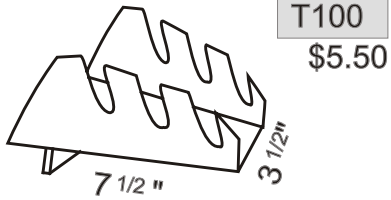

GREAT FOR RE-SALE

Clear Acrylic Display Stands

HANSEN DISPLAYS

#304 - 1952 Kingsway Ave.
Port Coquitlam, B.C., V3C 6C2
(604) 552-0556 fax:552-0557

Sturdy three plate display: (3/16" thick)

- same as above but
for lower shelf displays