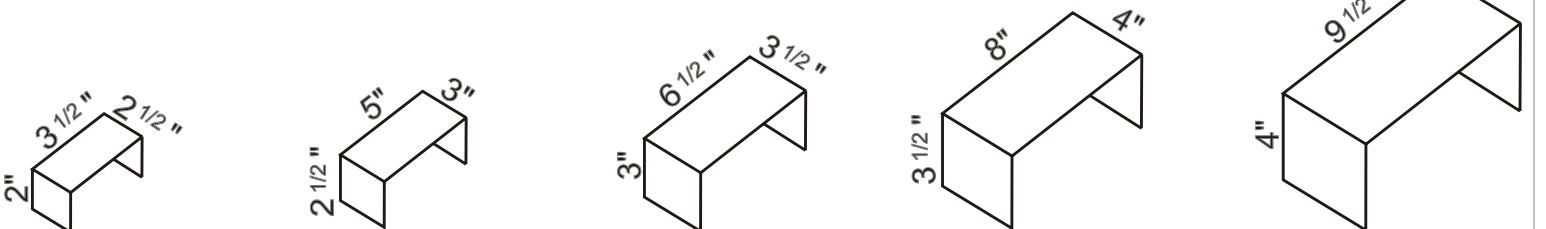

R500 \$17.00 - large riser set of three (3/16" thick)

R700 \$8.00 - step riser set of three (1/4" thick)

R550 \$17.00 - squat riser set of five (3/16" thick)

R600 \$13.00 - shelf riser set of five (3/16" thick)