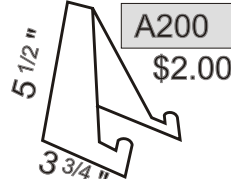

Mini counter plate displays:

- holds up to an 8"
 plate (1/8" thick)

- dinner plate size
 (3/16" thick)

- pie plate size
 (3/16" thick)

Counter plate and bowl displays: (3/16" thick)

- for plates

- for pie plate depth