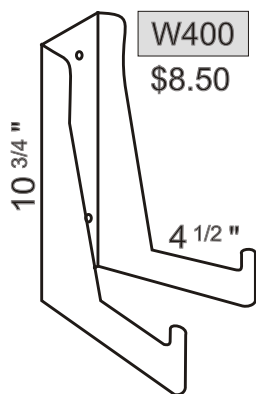

Mini counter plate displays:

- holds up to an 8"
 plate (1/8" thick)

- dinner plate size
 (3/16" thick)

- pie plate size
 (3/16" thick)

Counter plate and bowl displays: (3/16" thick)

- for plates

- for pie plate depth

- for bowls

Wall / counter plate and bowl displays, with holes for hanging:

(1/4" thick)

- for dinner plates
 (1/8" thick)

- for plates

- for shallow bowls

- for platters

- for framed prints

- for large bowls

- for large shallow bowls

- for deep bowls,
 largest 16" wide x 6" deep

MANUFACTURER-DIRECT (Since 1988)

HANSEN DISPLAYS

#304 - 1952 Kingsway Ave.
Port Coquitlam, B.C., V3C 6C2
(604) 552-0556 fax:552-0557