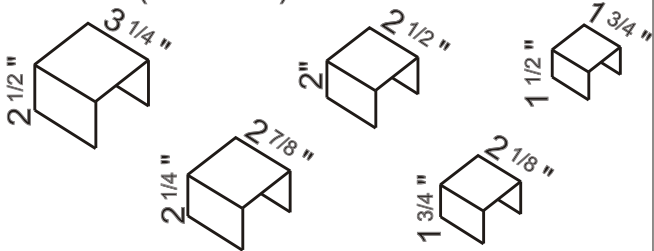

MANUFACTURER-DIRECT (Since 1988)

HANSEN DISPLAYS

#304 - 1952 Kingsway Ave.
Port Coquitlam, B.C., V3C 6C2
(604) 552-0556 fax:552-0557

**Clear Acrylic
Display Stands**

Flat Shipping Fee - $15.00

R100 $6.50 - mini riser set of five (1/8" thick)