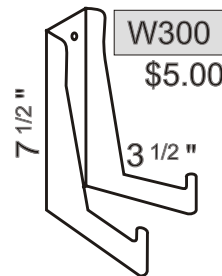

Mini counter plate displays:

- holds up to an 8"
 plate (1/8" thick)

- dinner plate size
 (3/16" thick)

- pie plate size
 (3/16" thick)

Counter plate and bowl displays: (3/16" thick)

- for plates

- for pie plate depth

- for bowls

Wall / counter plate and bowl displays, with holes for hanging:

(1/4" thick)

- for dinner plates
 (1/8" thick)

- for plates

- for shallow bowls

- for platters

- for framed prints

- for large bowls

- for large shallow bowls

- for deep bowls,
 largest 16" wide x 6" deep

MANUFACTURER-DIRECT (Since 1988)

HANSEN DISPLAYS

#304 - 1952 Kingsway Ave.
Port Coquitlam, B.C., V3C 6C2
(604) 552-0556 fax:552-0557