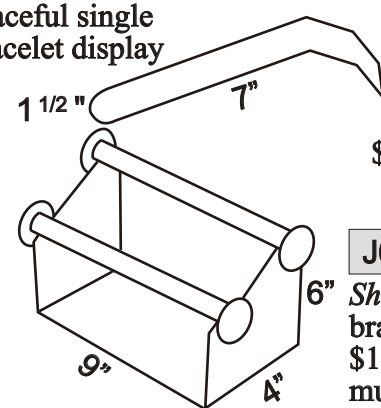

- N300** Clear \$4.25
- N350** Frosted \$4.75

J500

Hanging bangle display \$1.75

Graceful single Bracelet display

- J700** \$1.75 clear
- J701** \$2.25 frosted

J600

Shop-lift proof bracelet display \$11.00 (bars must be lifted)