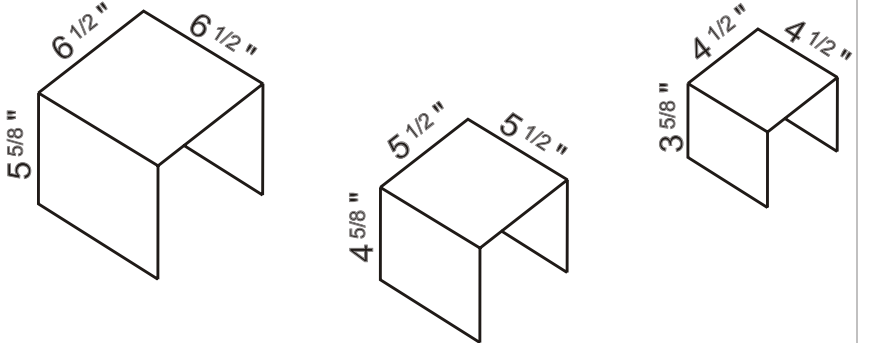

R200 $11.00 - medium riser set of three (3/16" thick)