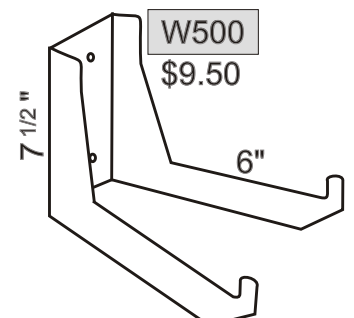

Mini counter plate displays:

- holds up to an 8"
 plate (1/8" thick)

- dinner plate size
 (3/16" thick)

- pie plate size
 (3/16" thick)

Counter plate and bowl displays: (3/16" thick)

- for plates

- for pie plate depth

- for bowls

Wall / counter plate and bowl displays, with holes for hanging:

(1/4" thick)

- for dinner plates
 (1/8" thick)

- for plates

- for shallow bowls

- for platters

- for framed prints

- for large bowls

- for large shallow bowls

- for deep bowls,
 largest 16" wide x 6" deep

MANUFACTURER-DIRECT (Since 1988)

HANSEN DISPLAYS

#304 - 1952 Kingsway Ave.
Port Coquitlam, B.C., V3C 6C2
(604) 552-0556 fax:552-0557