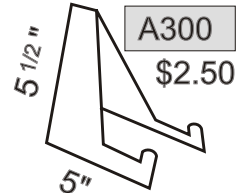

Mini counter plate displays:

- holds up to an 8"
 plate (1/8" thick)

- dinner plate size
 (3/16" thick)

- pie plate size
 (3/16" thick)

Counter plate and bowl displays: (3/16" thick)

- for plates

- for pie plate depth

- for bowls

Wall / counter plate and bowl displays, with holes for hanging:

(1/4" thick)

- for dinner plates
 (1/8" thick)

- for plates

- for shallow bowls

- for platters

- for framed prints